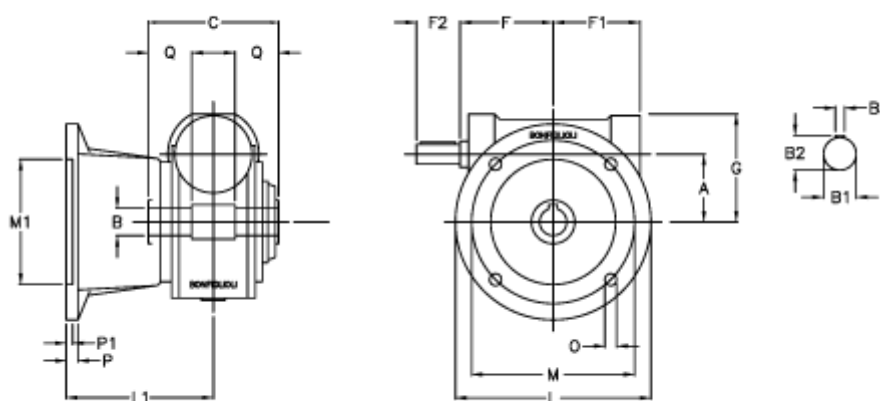

Data Sheet

Article number: 3901044007600

Description: Worm gear with solid input shaft
VF 44FA-7-HS

Measures

a	= 44.6	F1 = 54	P = 9
B	= 18	F2 = 30	P1 = 7
B1	= 11	g = 71	Q = 24.5
B2	= 12.5	L = 110	
B3	= 4	L1 = 90	
C	= 64	m = 87	
Description	= VF 44FA-xx-HS	M1 = 60	
F	= 54	O = 8.5	